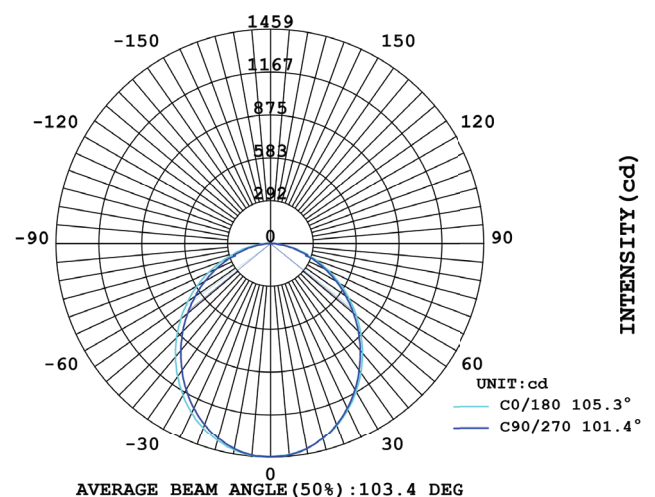

Input Voltage	100-285V AC
Rated Power	7W/Ft
Over All Power	90W
Efficiency	>90%
Power Factor	>0.90
Harmonics	< 10%

LED Details

Mounting Type	Suspended
Led Viewing Angle	120 degrees
Colour Temperature (cct)	4000k/6000k
Lumens	90 Lm/W
Luminous Flux	8100 lm
CRI	>80

Body	Aluminium
Housing	62mmX80mm

LUMINOUS INTENSITY DISTRIBUTION

Mounting

Accessories

Optional