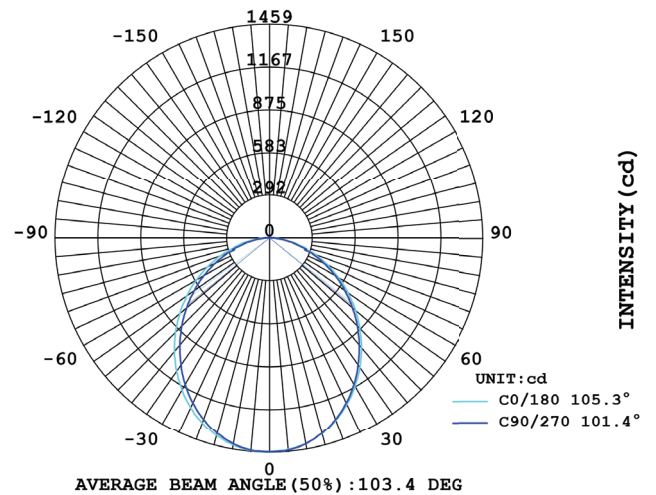

Input Voltage	100-285V AC
Rated Power	7W/Ft
Over All Power	63W
Efficiency	>90%
Power Factor	>0.90
Harmonics	< 10%

LED Details

Mounting Type	Suspended
Led Viewing Angle	120 degrees
Colour Temperature (cct)	3000k/4000k/6000k
Lumens	90 Lm/ W
Luminous Flux	5670 lm
CRI	>80

Body	Aluminium
Housing	62mmX80mm

LUMINOUS INTENSITY DISTRIBUTION

Mounting

Accessories

Optional