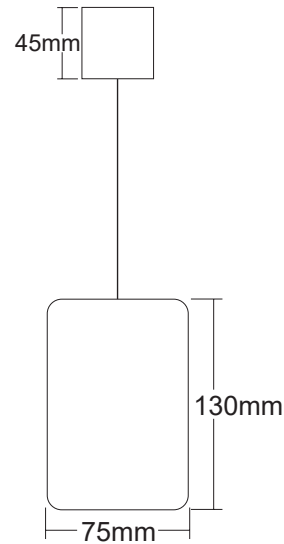

9W Cylindrical Frosted Downlight

MAHABELL

Model : MB-DLSFR-9W

Applications : Widely used in Homes, Offices, Hotels, Restaurants, Supermarkets, Shopping Malls, etc.

Electrical Parameters

Input Voltage	100-285V AC
Rated Power	9W
Efficiency	>85%
Power Factor	>0.90
Harmonics	<15%

LED Details

Mounting Type	Recess
Led Viewing Angle	120 degrees
Colour Temperature (cct)	3000k/4000k/6500k
Lumens	88 Lm/ W
Luminous Flux	800 lm
CRI	>80

Protection Parameters

Over- Current Protection	Yes
Short- Circuit Protection	Yes
Over- Voltage Protection	Yes
Dust And Water Protection	IP20

Luminary Housing Details

Body	Aluminium Housing
Heat Sink	Aluminium
Diffuser	PMMA

Dimension

Outer Dia	Φ 75mm
Height	Φ 130mm

Certifications

ROHS	Yes
------	-----

Light distribution :-