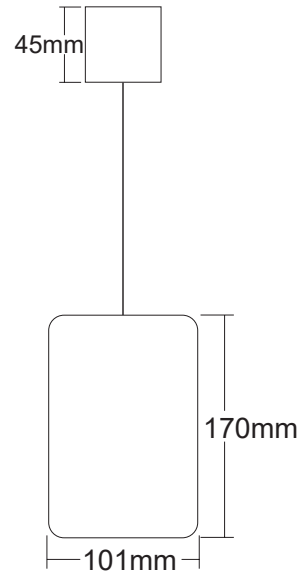

# 15W Cylindrical Frosted Downlight

MAHABELL

Model : MB-DLSFR-15W

**Applications :** Widely used in Homes, Offices, Hotels, Restaurants, Supermarkets, Shopping Malls, etc.

## Electrical Parameters

Input Voltage	100-285V AC
Rated Power	15W
Efficiency	>85%
Power Factor	>0.90
Harmonics	<15%

## LED Details

Mounting Type	Recess
Led Viewing Angle	120 degrees
Colour Temperature (cct)	3000k/4000k/6500k
Lumens	80 Lm/ W
Luminous Flux	1200 lm
CRI	>80

## Dimension

Outer Dia	Φ 101mm
Height	Φ 170mm