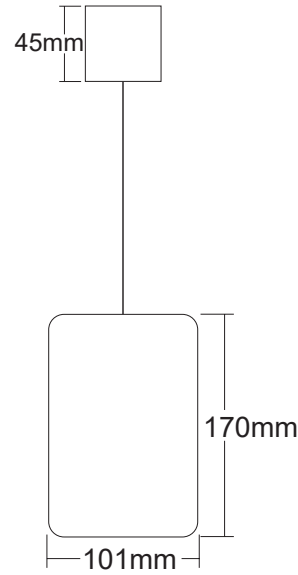

15W Cylindrical Downlight