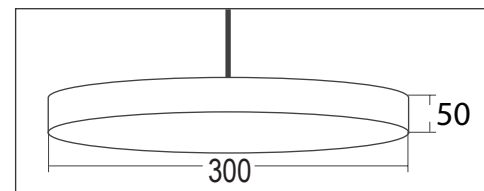

24W Circular Light

MAHABELL

Model : MB-CIR300-24W

Applications : Widely used in Homes, Offices, Hotels, Restaurants, Supermarkets, Shopping Malls, etc.

Electrical Parameters

Input Voltage	100-285V AC
Rated Power	24W
Efficiency	>85%
Power Factor	>0.90
Harmonics	<15%

LED Details

Mounting Type	Suspended
Led Viewing Angle	120 degrees
Colour Temperature (cct)	3000k/4000k/6500k
Lumens	85 Lm/ W
Luminous Flux	2400 lm
CRI	>80

Protection Parameters

Over- Current Protection	Yes
Short- Circuit Protection	Yes
Over- Voltage Protection	Yes
Dust And Water Protection	IP20

Luminary Housing Details

Body	CRCA
Heat Sink	Aluminium
Diffuser	PS

Certifications

ROHS | Yes

Dimensions

Light distribution